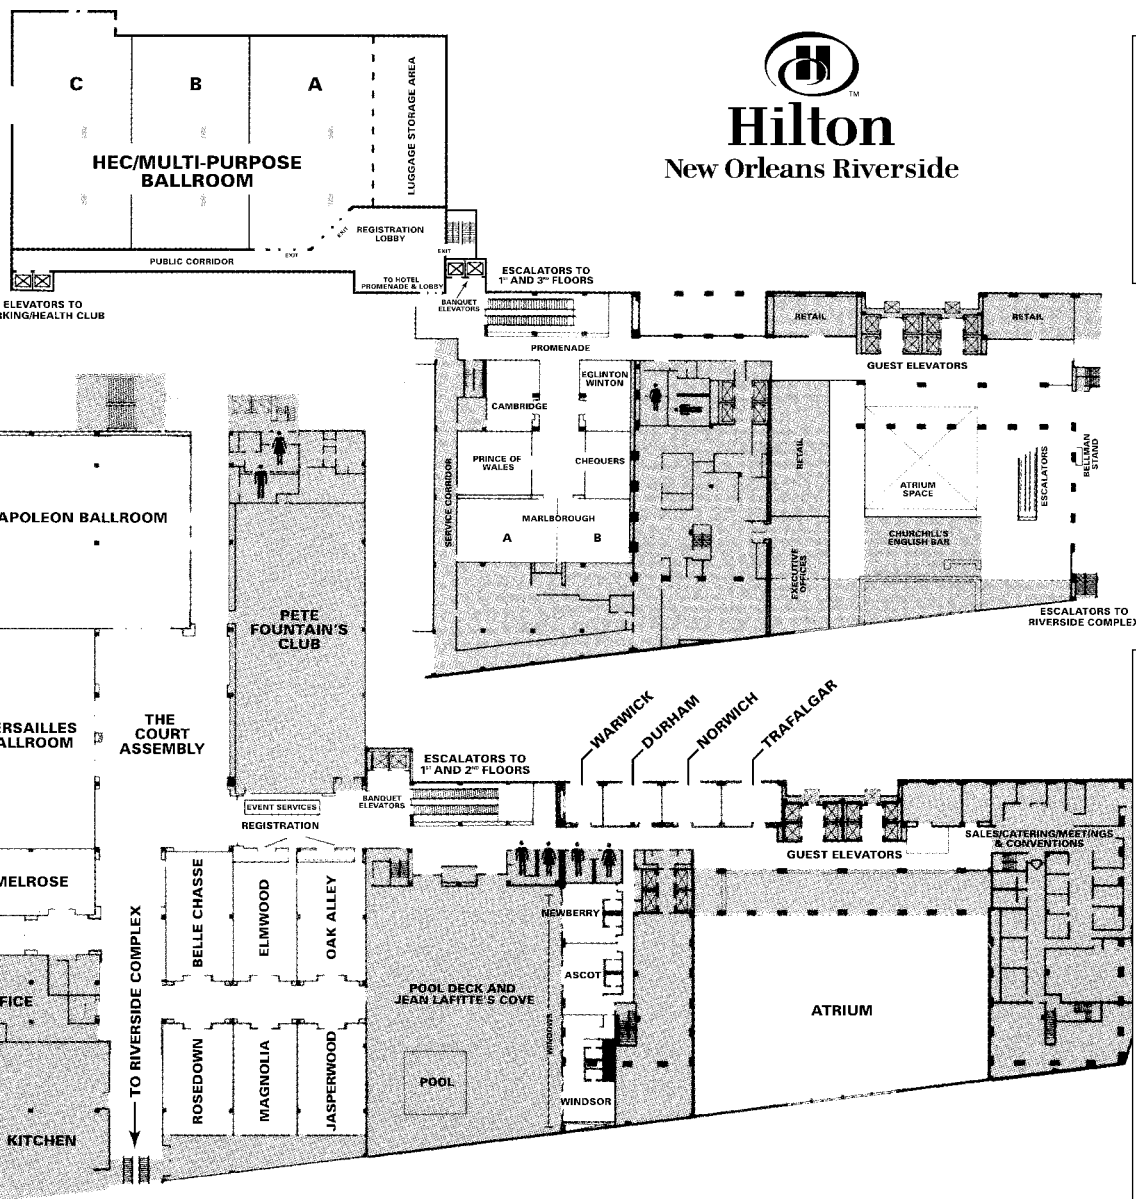

HILTON NEW ORLEANS RIVERSIDE

STREET LEVEL

- Burgundy
- Chemin Royale
- Grand Ballroom
- A, B, C, D
- Grand Salon
- Salon A
- Sections 3, 4, 6
- Salon B
- Sections 7, 9, 10, 12
- Salon C
- Sections 13, 15, 16, 18
- Salon D
- Sections 19, 21, 22, 24

SECOND LEVEL

- Cambridge
- Chequers
- Eglinton Winton
- HEC A, B, C
- Marlborough A, B
- Prince of Wales

THIRD LEVEL

- Ascot
- Belle Chasse
- The Court Assembly
- Durham
- Elmwood
- Jasperwood
- Magnolia
- Melrose
- Napoleon Ballroom
- Newberry
- Norwich
- Oak Alley
- Rosedown
- Trafalgar
- Versailles Ballroom
- Warwick
- Windsor