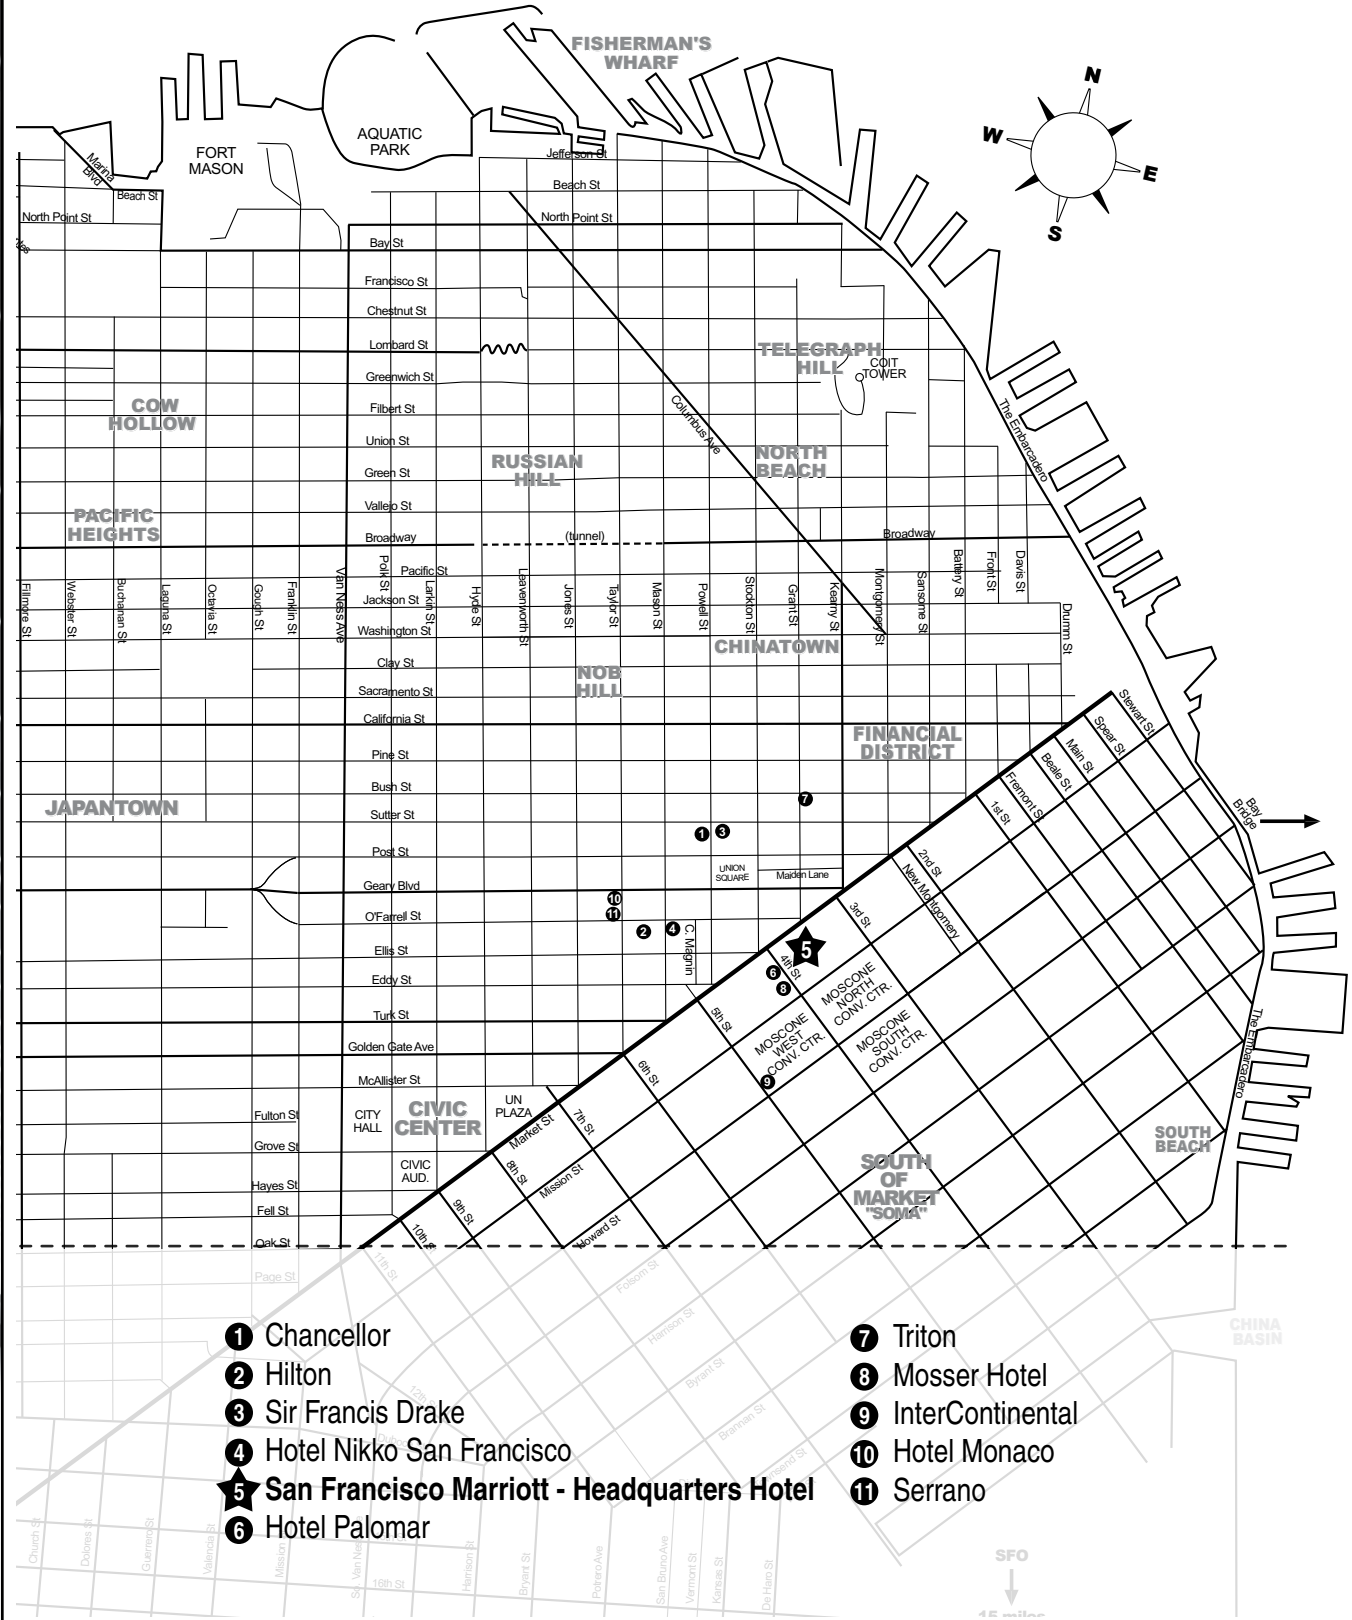

TMS2009

Hotel Map

138th Annual Meeting & Exhibition

TMS 2009

Hotel Map Detail

138th Annual Meeting & Exhibition