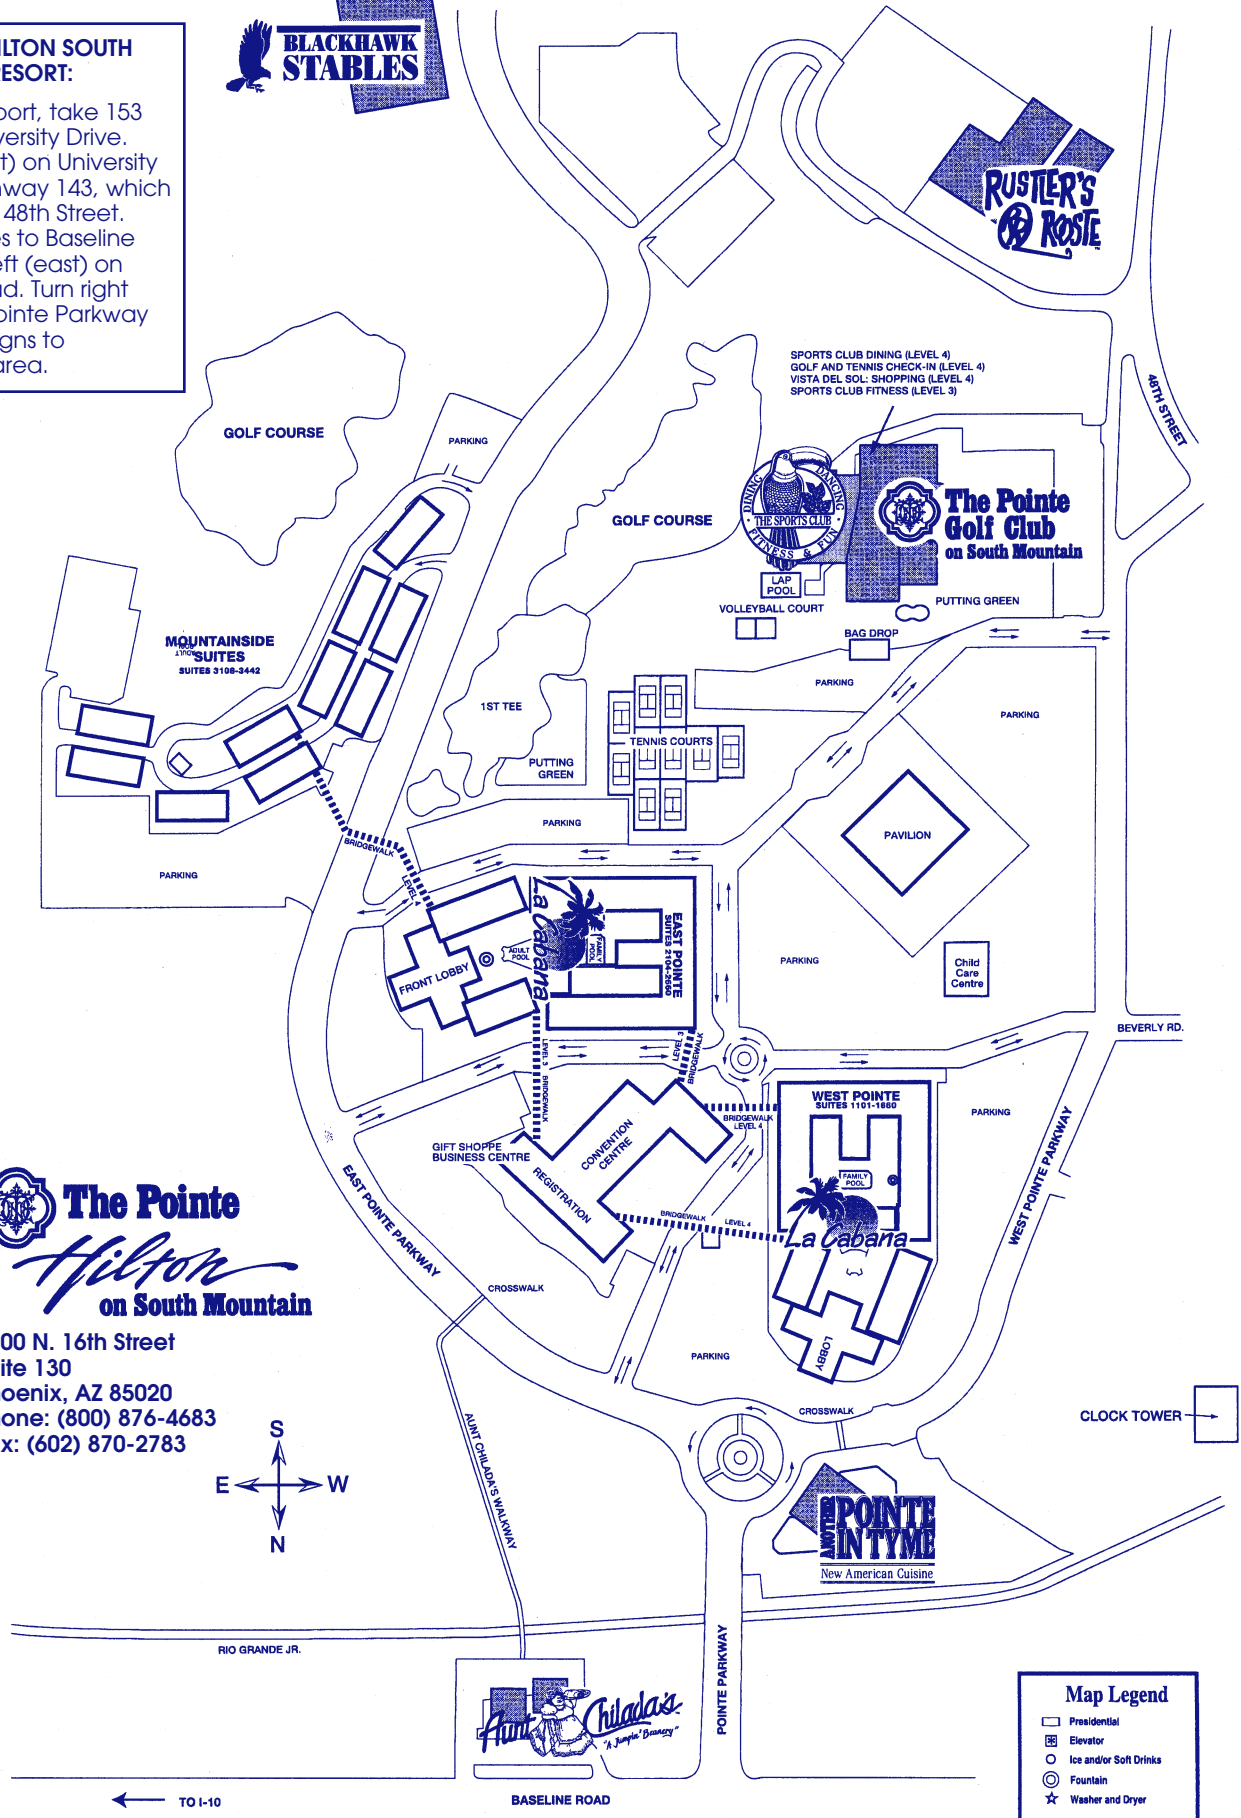

TO POINTE HILTON SOUTH MOUNTAIN RESORT:

From the airport, take 153 South to University Drive. Turn left (east) on University Drive to Highway 143, which will become 48th Street. Follow 4 miles to Baseline Road. Turn left (east) on Baseline Road. Turn right (south) on Pointe Parkway and follow signs to registration area.

7600 N. 16th Street
Suite 130
Phoenix, AZ 85020
Phone: (800) 876-4683
Fax: (602) 870-2783

Map Legend	
	Presidential
	Elevator
	Ice and/or Soft Drinks
	Fountain
	Washer and Dryer