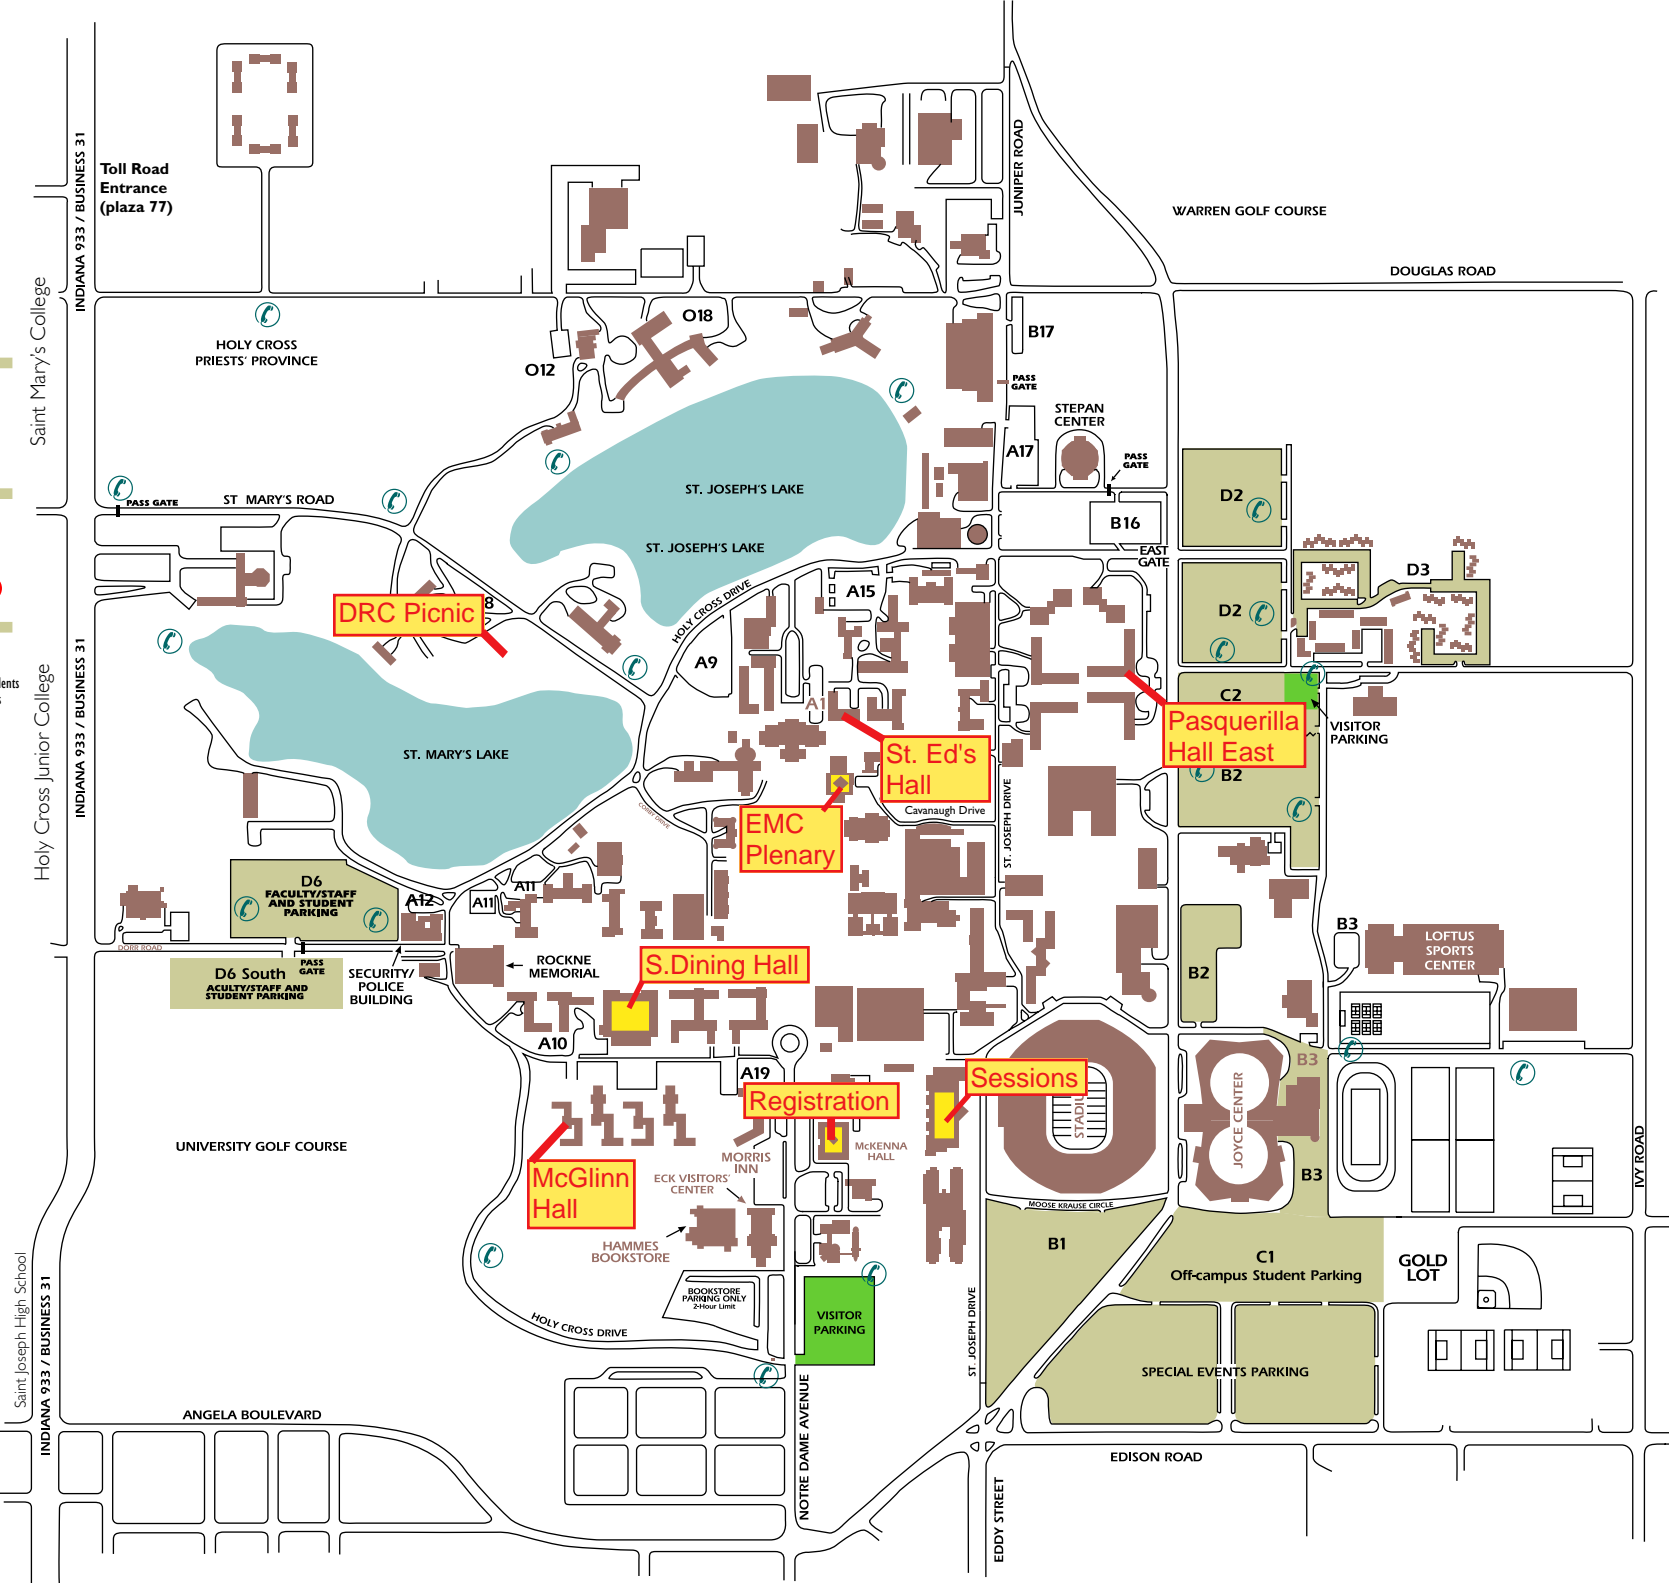

University of Notre Dame Parking Map

- Emergency Call Box
- Handicap Parking

Saint Joseph High School
Indiana 933 / BUSINESS 31
Holy Cross Junior College
Indiana 933 / BUSINESS 31
Saint Mary's College
Indiana 933 / BUSINESS 31
Toll Road Entrance (plaza 77)

WARREN GOLF COURSE
DOUGLAS ROAD

INDIANA 933 / BUSINESS 31

INDIANA 933 / BUSINESS 31

INDIANA 933 / BUSINESS 31

ANGELA BOULEVARD

EDISON ROAD

MY ROAD

Toll Road Entrance (plaza 77)

HOLY CROSS PRIESTS' PROVINCE

ST MARY'S ROAD

ST. MARY'S LAKE

ST. JOSEPH'S LAKE

ST. JOSEPH'S LAKE

DRC Picnic

St. Ed's Hall

EMC Plenary

S. Dining Hall

Registration

McGlinn Hall

Sessions

Pasquerilla Hall East

D6 FACULTY/STAFF AND STUDENT PARKING

D6 South FACULTY/STAFF AND STUDENT PARKING

UNIVERSITY GOLF COURSE

HAMMES BOOKSTORE

BOOKSTORE PARKING ONLY 2-Hour Limit

NOTRE DAME AVENUE

ST. JOSEPH DRIVE

JUNIPER ROAD

B17

PASS GATE

STEPAN CENTER

PASS GATE

B16

EAST GATE

D2

D2

DOUGLAS ROAD

VISITOR PARKING

B2

B3

B3

C1

B3

GOLD LOT

SPECIAL EVENTS PARKING

JOYCE CENTER

LOFTUS SPORTS CENTER

MOOSE KRALUSE CIRCLE

MORRIS INN

ECK VISITORS' CENTER

ROCKNE MEMORIAL

ATZ

A10

A19

A11

A11

A11

A11

A11

A11

A11

A11

A11