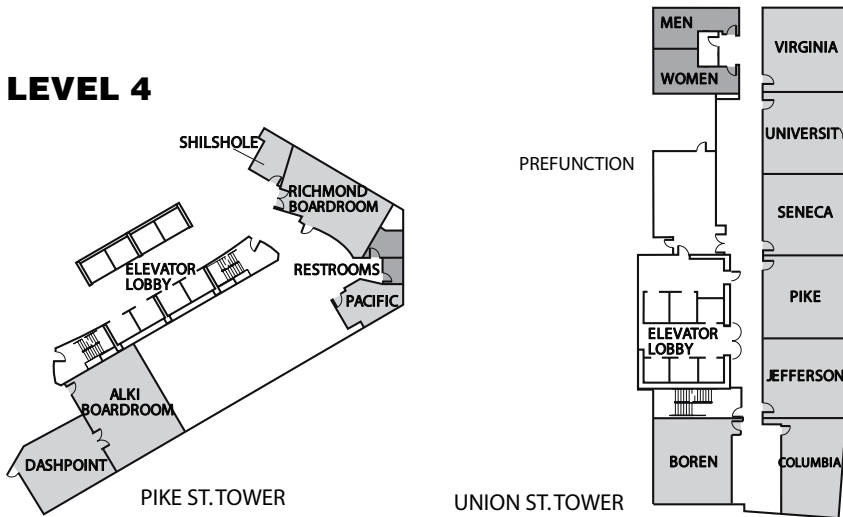

Sheraton Seattle Hotel Floor Plans

LEVEL 3

LEVEL 4

LEVEL 35