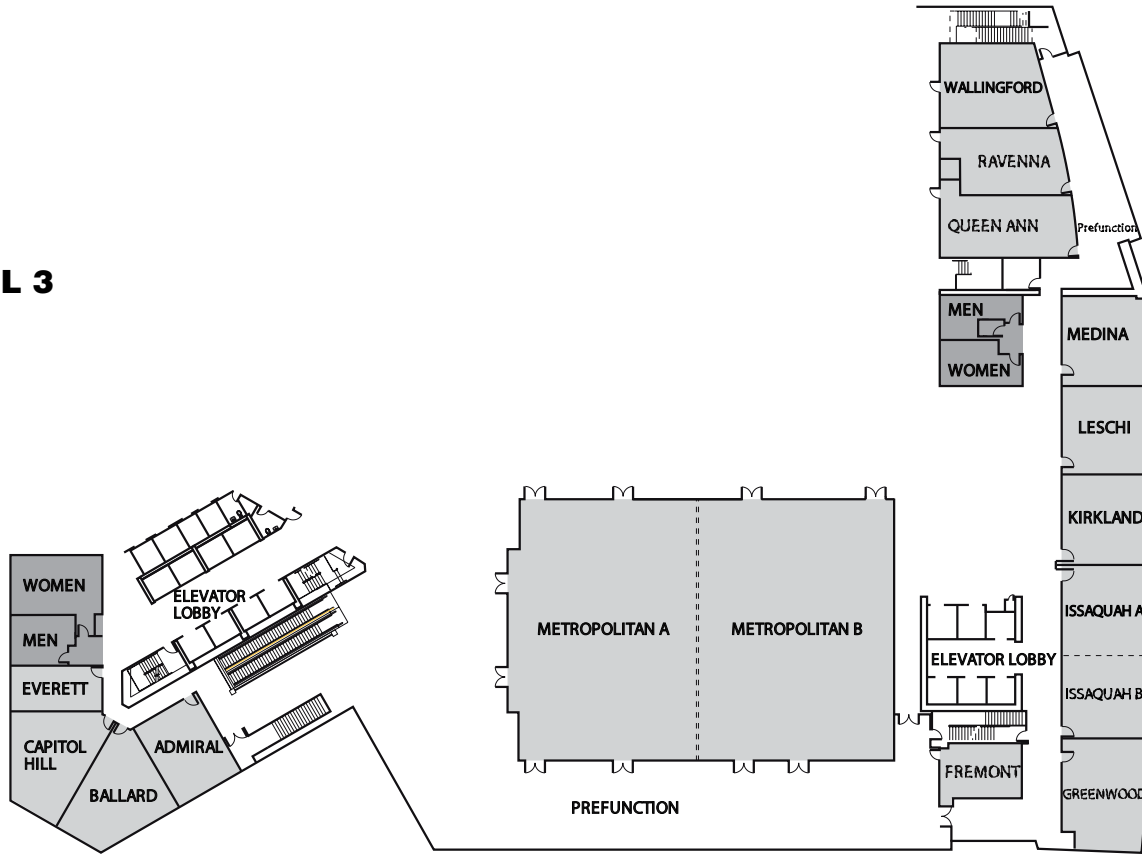

Sheraton Seattle Hotel Floor Plans

LEVEL 3

LEVEL 4

LEVEL 35