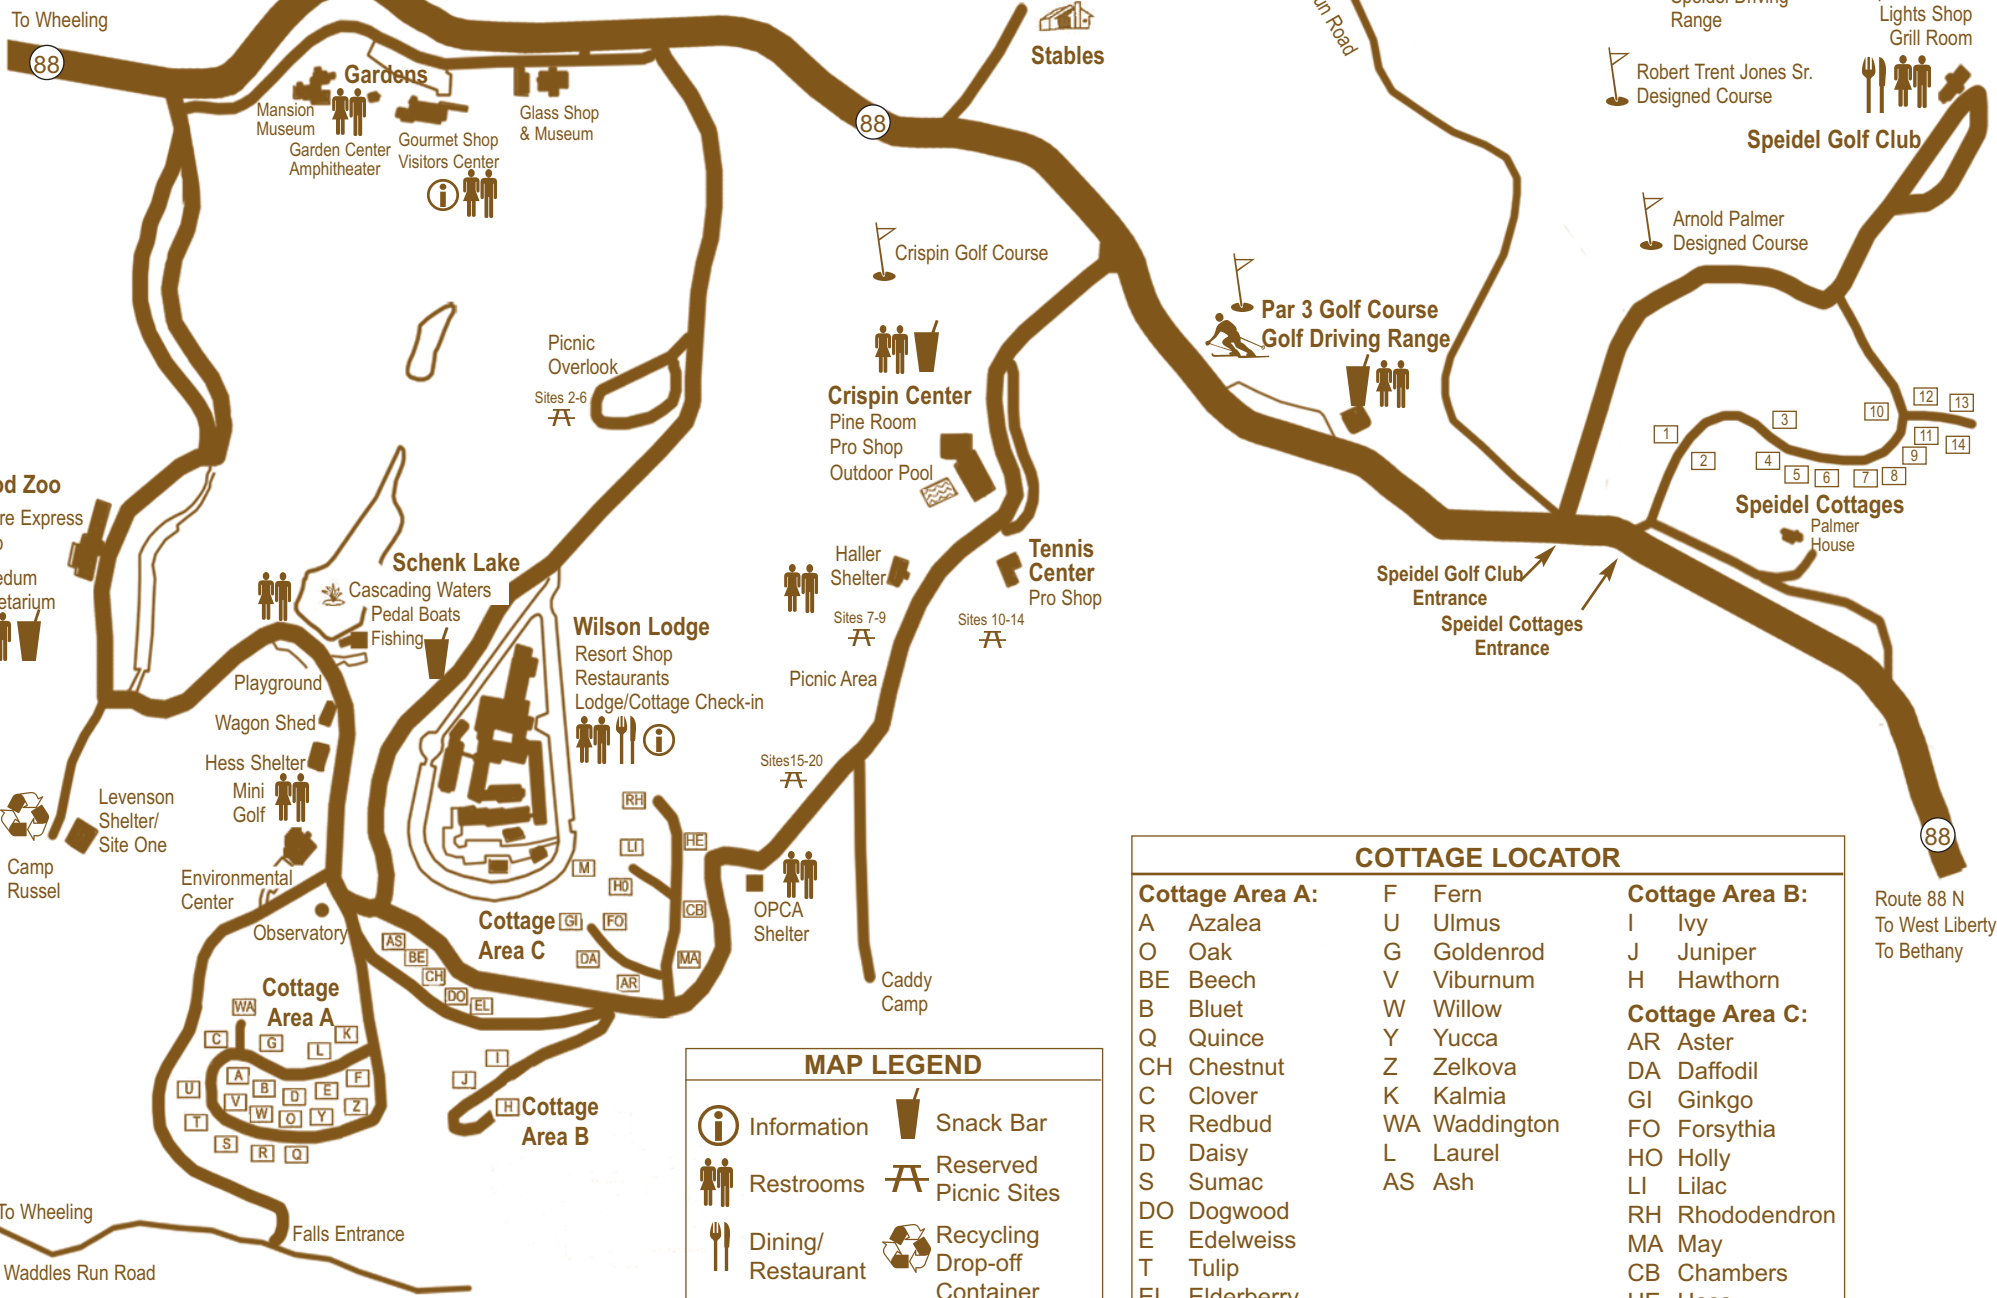

- **Good Zoo**
- Nature Express Shop
- Benedum Planetarium
- Camp Russel
- Levenson Shelter/ Site One
- Environmental Center
- Observatory
- Falls Entrance

- **Gardens**
- Mansion Museum
- Garden Center Amphitheater
- Gourmet Shop
- Visitors Center
- Glass Shop & Museum

- **Schenk Lake**
- Cascading Waters
- Pedal Boats
- Fishing
- Playground
- Wagon Shed
- Hess Shelter
- Mini Golf
- Wilson Lodge
- Resort Shop
- Restaurants
- Lodge/Cottage Check-in

- Stables
- Crispin Golf Course
- Par 3 Golf Course
- Golf Driving Range
- **Crispin Center**
- Pine Room
- Pro Shop
- Outdoor Pool
- Haller Shelter
- Sites 7-9
- **Tennis Center**
- Pro Shop
- Sites 10-14
- Picnic Area
- Sites 15-20
- OPCA Shelter
- Caddy Camp

- Hamm Clubhouse
- Pro Shop/Festival of Lights Shop
- Grill Room
- Speidel Driving Range
- Robert Trent Jones Sr. Designed Course
- **Speidel Golf Club**
- Arnold Palmer Designed Course

- Speidel Cottages
- Palmer House

MAP LEGEND	
	Information
	Restrooms
	Dining/Restaurant
	Snack Bar
	Reserved Picnic Sites
	Recycling Drop-off Container

COTTAGE LOCATOR		
Cottage Area A:	F Fern	Cottage Area B:
A Azalea	U Ulmus	I Ivy
O Oak	G Goldenrod	J Juniper
BE Beech	V Viburnum	H Hawthorn
B Bluet	W Willow	Cottage Area C:
Q Quince	Y Yucca	AR Aster
CH Chestnut	Z Zelkova	DA Daffodil
C Clover	K Kalmia	GI Ginkgo
R Redbud	WA Waddington	FO Forsythia
D Daisy	L Laurel	HO Holly
S Sumac	AS Ash	L Lilac
DO Dogwood		RH Rhododendron
E Edelweiss		MA May
T Tulip		CB Chambers
EL Elderberry		HE Hess

Route 88 N
To West Liberty
To Bethany