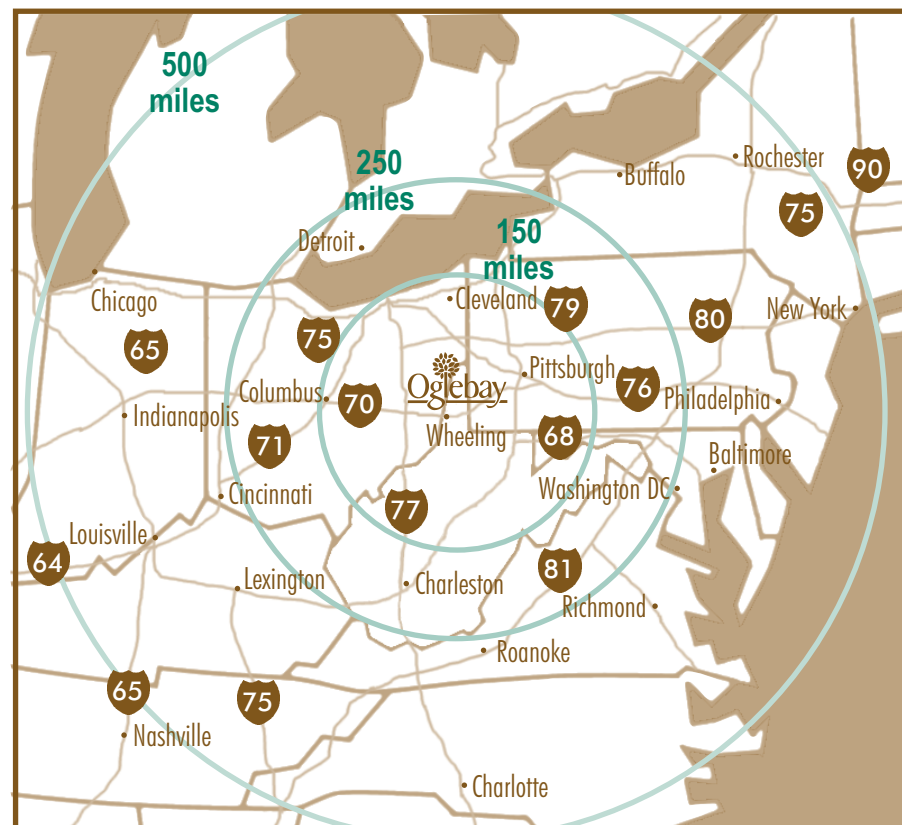

Airports:

60 miles from Pittsburgh International Airport; 120 miles from Columbus International Airport; 150 miles from Cleveland International Airport.

Resort & Conference Center
Wheeling, West Virginia
Phone: 800-972-1991 or 304-243-4060
Fax: 304-243-4105
sales@oglebay-resort.com
www.oglebay-resort.com