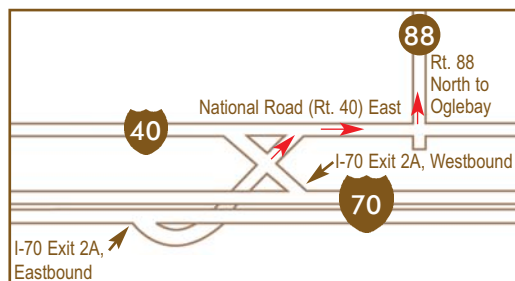

**New York** - 443 miles, I-80 west to I-287, then west to I-78, then south to I-81 Carlisle, PA, then I-76 turnpike west to I-70 west to Wheeling, WV.

**Philadelphia** - 323 miles, I-76 turnpike west to I-70 west to Wheeling, WV.

**Pittsburgh** - 60 miles, I-279 to I-79 south to I-70 west to Wheeling, WV.

**Richmond** - 320 miles, I-95 north to I-495, then north to I-270 to I-70 west to Hancock, MD, then I-68 west to Morgantown, WV, then I-79 north to Washington, PA, then I-70 west to Wheeling, WV.

**Rochester** - 335 miles, I-490 to I-90, then I-70 west to Wheeling, WV.

**Syracuse** - 380 miles, I-90 south to I-79, then south to I-70 west to Wheeling, WV.

**Washington, DC** - 300 miles, I-270 west to I-70, then west to hancock, MD, then I-68 west to Morgantown, WV, then I-79 north to Washington, PA, then I-70 west to Wheeling, WV.