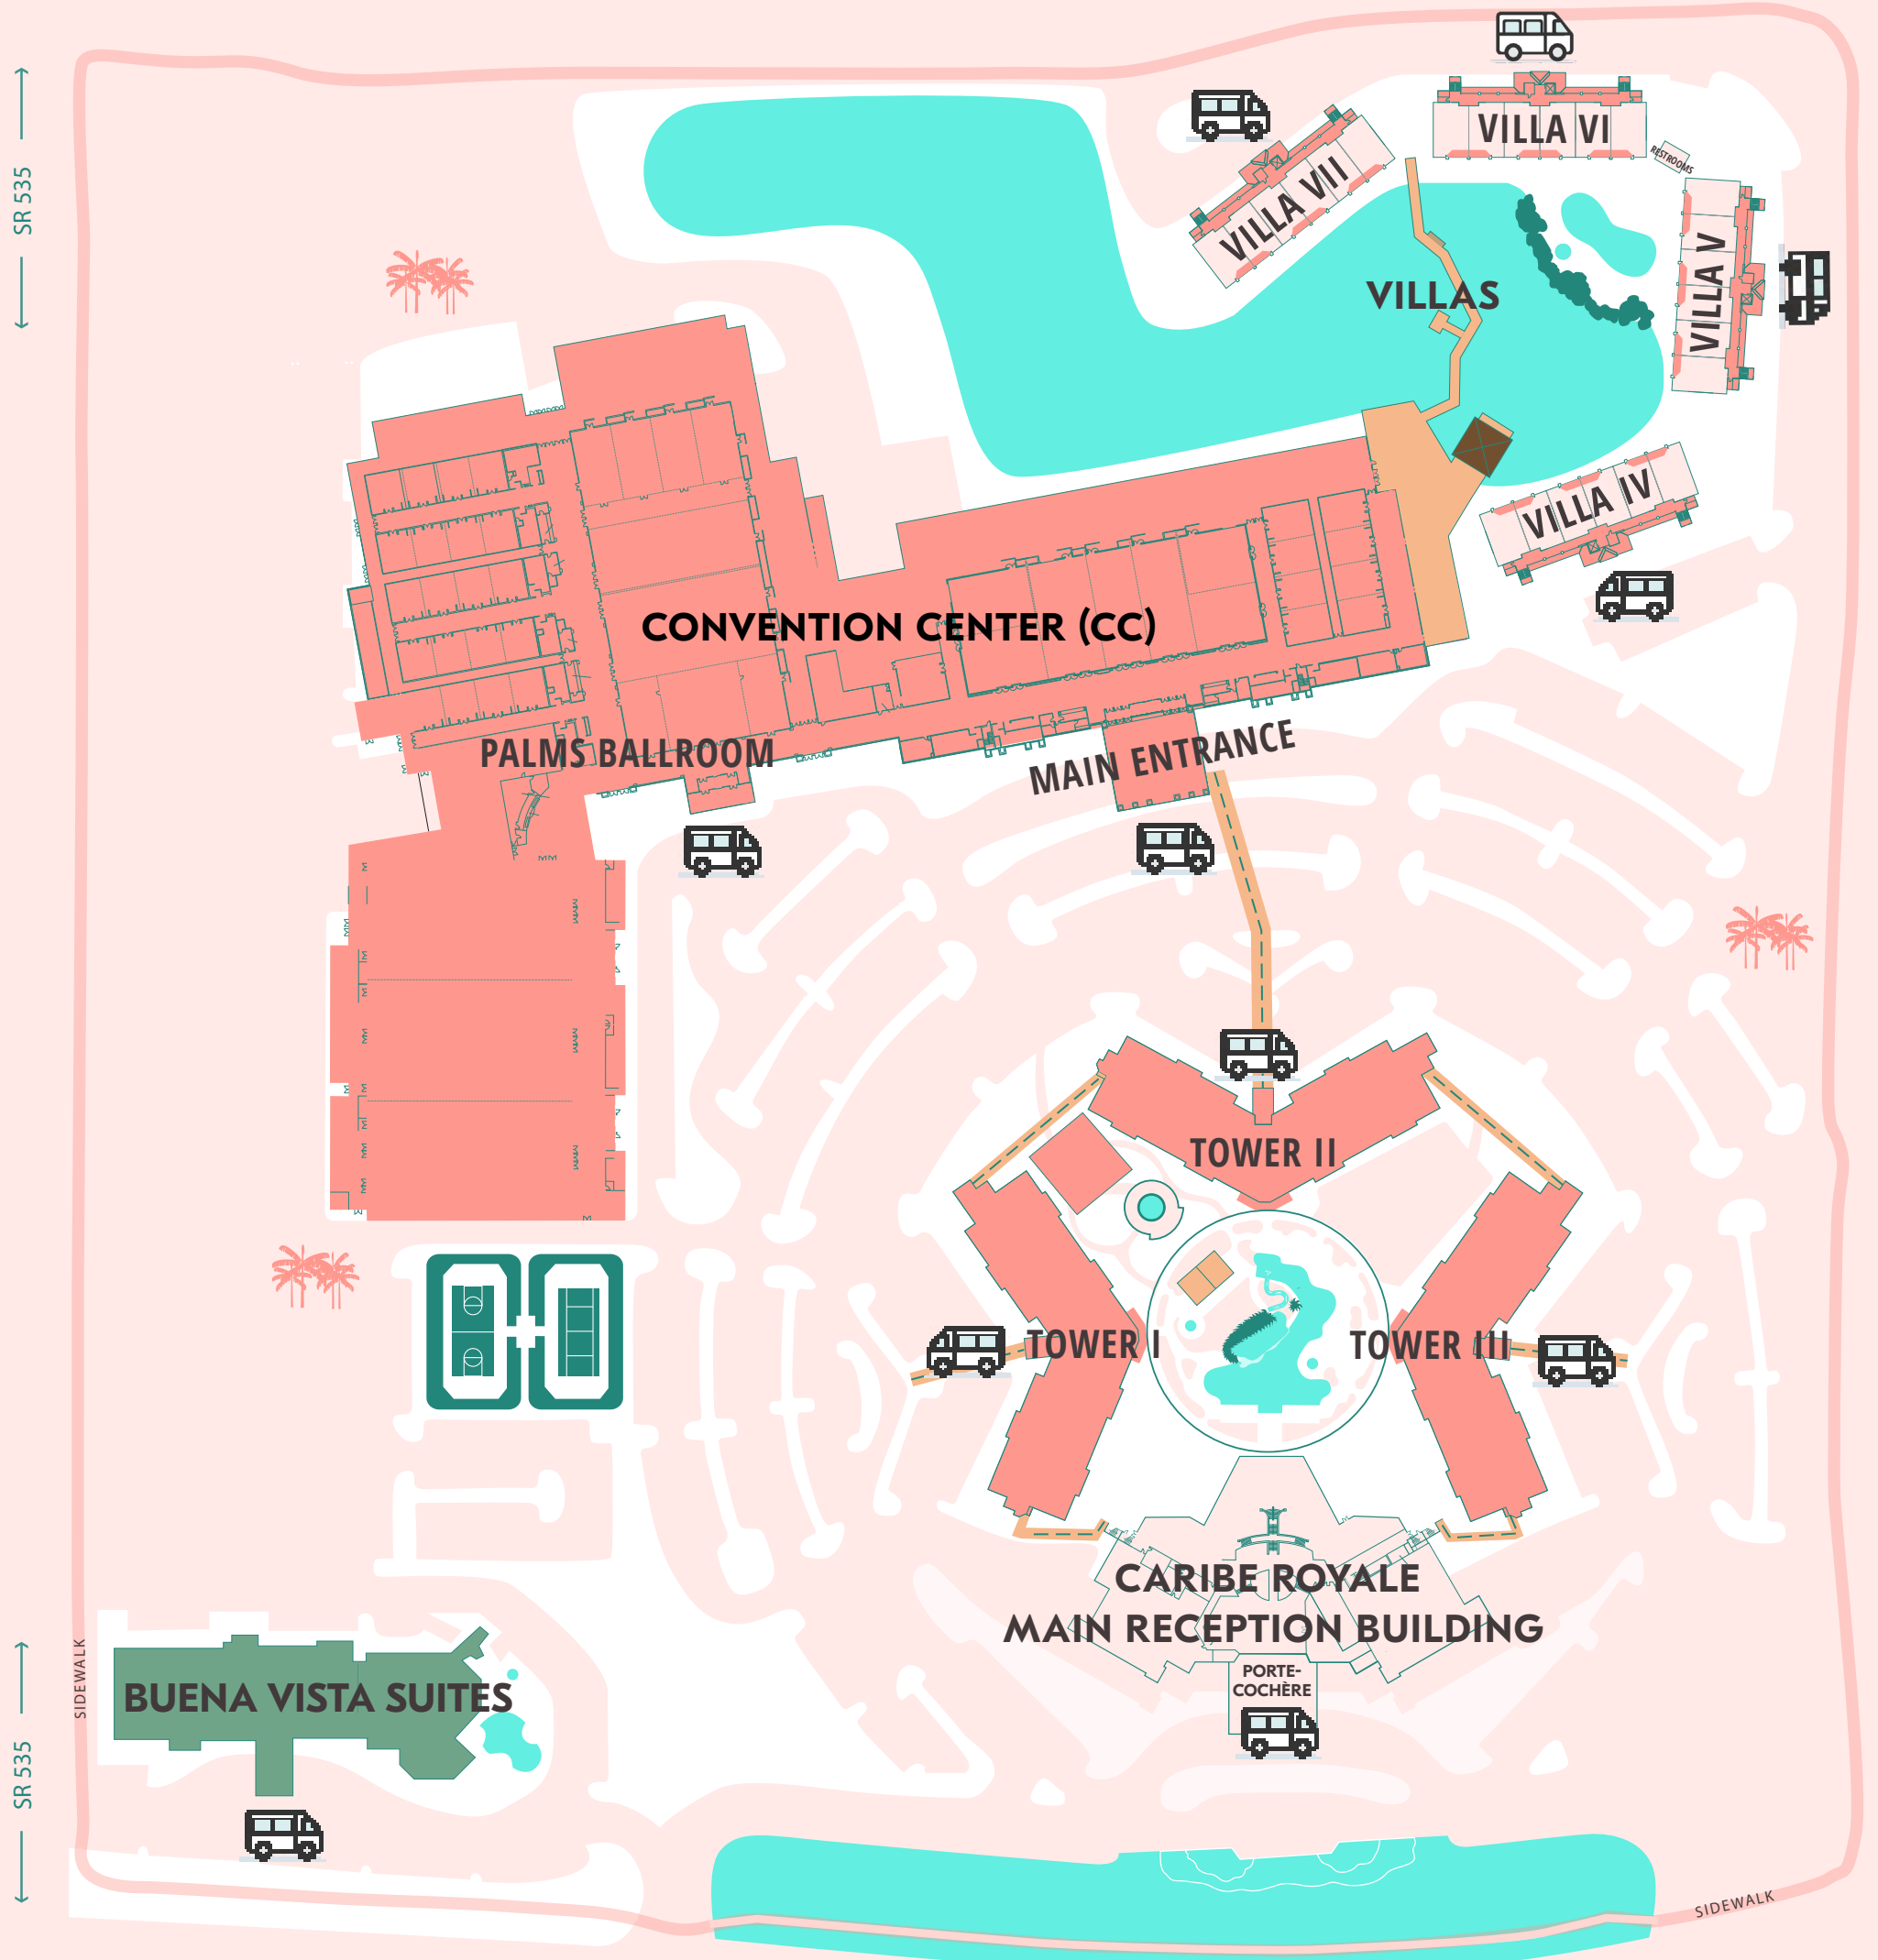

Caribe Royale Resort Shuttle Map

RESORT SHUTTLE 7AM - 11PM

Map
Legend

Resort
Shuttle

Our resort shuttle runs continuously around Caribe Royale and Buena Vista Suites. The shuttle is equipped with two wheel chair accessible spaces and lift.